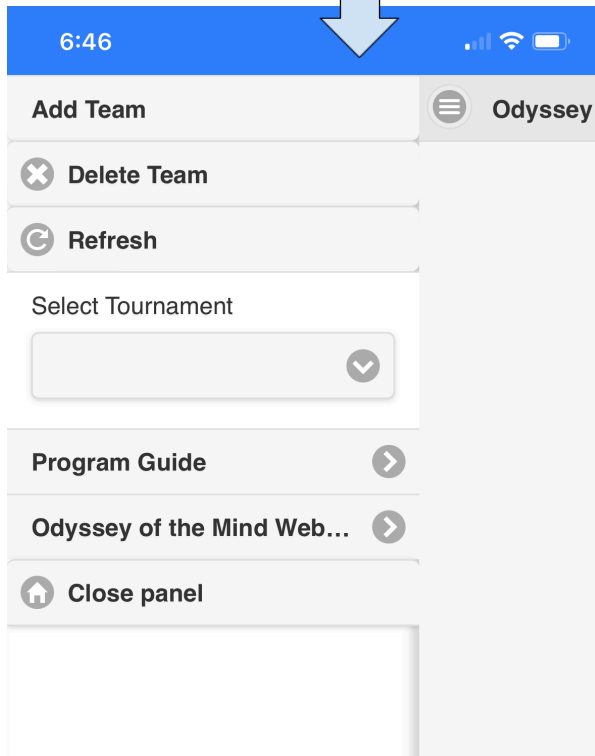

5. Click on the menu icon

then you'll see this page.

Find your tournament by clicking **Select Tournament** OR **Add Team** with your Membership #, Problem # and Division