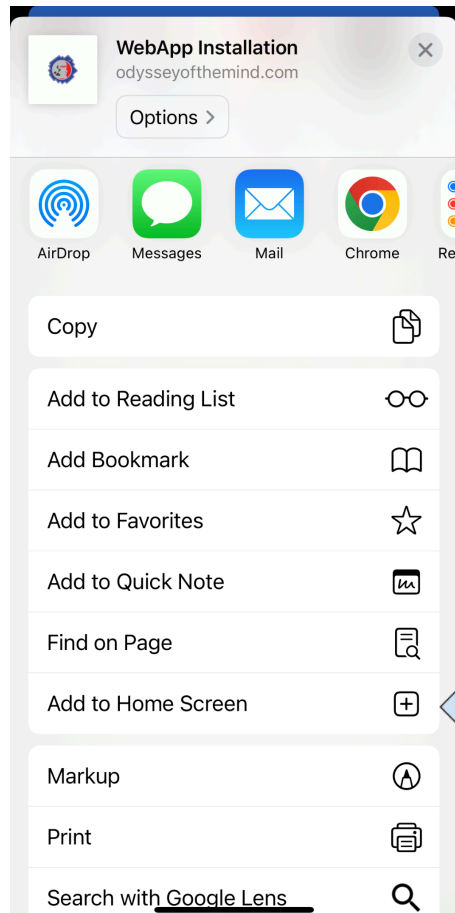

## Odyssey of the Mind WebApp Directions

The Odyssey of the Mind App is actually a bookmark that you add to your Home Screen [HERE](#) are the directions (posted by Odyssey HQ) for getting it loaded on your phone

### Add to Home Screen

1. Search “odyssey of the mind app” while in Safari or Chrome.  
Choose the link that says WebApp Installation

2. Click on the share icon (square with arrow pointing up)

3. **Scroll down** to find the option: Add to Home Screen

Here's where it is on Safari

Here's where it is on Chrome

4. Exit Safari or Chrome and open the WebApp icon now with your phone's apps.

You'll see this at the top of the page

5. Click on the menu icon

then you'll see this page.