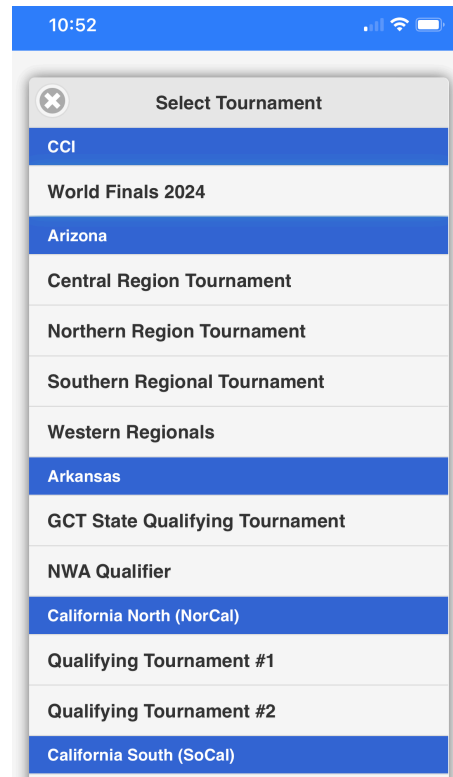

5. Click on the menu icon

then you'll see this page.

Find your tournament by clicking **Select Tournament** OR **Add Team** with your Membership #, Problem # and Division