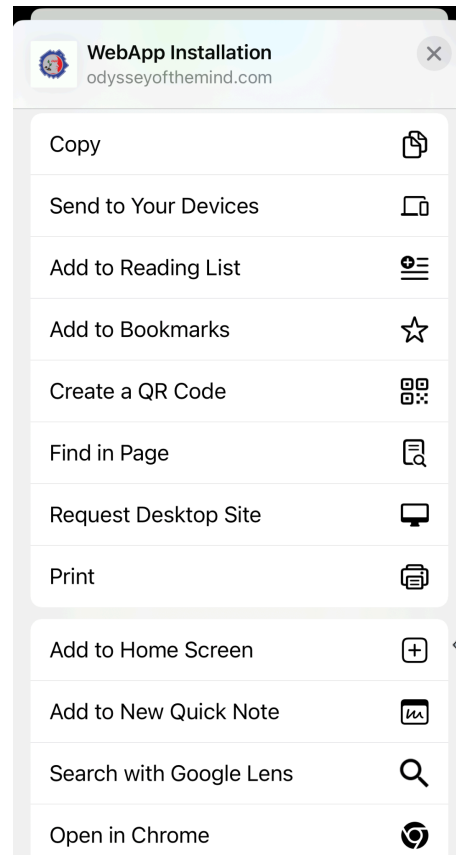

## Odyssey of the Mind WebApp Directions

The Odyssey of the Mind App is actually a bookmark that you add to your Home Screen [HERE](#) are the directions (posted by Odyssey HQ) for getting it loaded on your phone

### Add to Home Screen

1. Search “odyssey of the mind app” while in Safari or Chrome.  
Choose the link that says WebApp Installation

2. Click on the share icon (square with arrow pointing up)

3. **Scroll down** to find the option: Add to Home Screen

Here's where it is on Safari

Here's where it is on Chrome

4. Exit Safari or Chrome and open the WebApp icon now with your phone's apps.

You'll see this at the top of the page

5. Click on the menu icon

then you'll see this page.